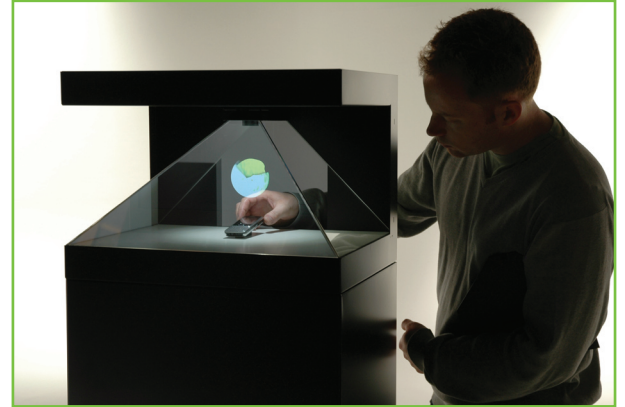

HOLOGRAPHIC DISPLAYS

Engage supplies cutting-edge HD holographic units and can also provide bespoke content as a turnkey retail solution. We supply a unique 3D display called **Dreamoc**, that provides users with the opportunity of combining real products with free-floating 3D animations.

The **Dreamoc** comes in two sizes: standard and XL. It is designed to be used in almost any environment, including showrooms, reception areas, exhibition stands, or as a shop-in-shop display. Engage can produce any bespoke design required for the **Dreamoc** system and for all retail deployments. Content can be networked and updated remotely from a CMS system within client or agency office – which **Engage** can custom create also.

You can buy or rent systems from us, and we can produce the 3D animation – whether you want your logo floating inside the **Dreamoc**, or you want to make a detailed presentation of your product in 3D, virtually anything is possible.

Features:

- Elegant & minimalistic product display
- Combine a physical product with 3D holographic content
- Bright and sharp picture quality
- High ambient light tolerance
- Plug and Play setup
- Easy change of content
- Key protected door